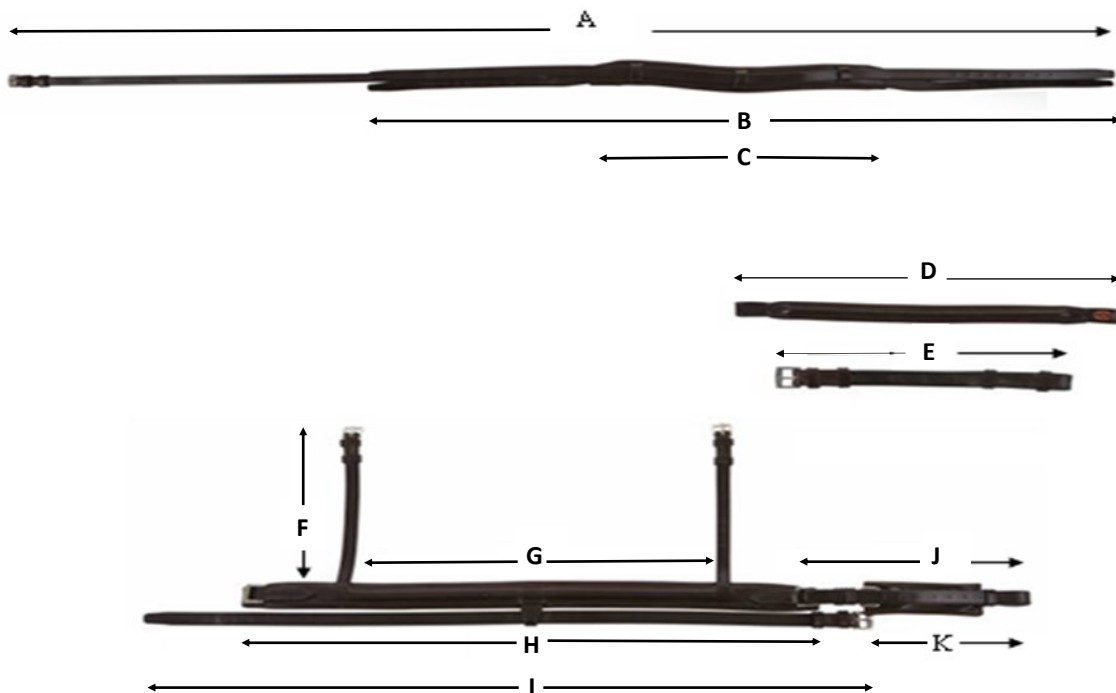

# IR Bridle Size Chart

Component parts		Cob	Full	XFull
<b>HEADPIECE</b>				
O/A inc. Throat lash	A	46"	48"	50"
Cheek to Cheek	B	32"	33"	36"
Between Split	C	15½"	16½"	17½"
Browband (bend to bend)	D	15½"	16½"	17½"
Cheeks (buckle to bend)	E	8"	9"	10"
Cheeks (Weymouth)			8"	9"
<b>NOSEBAND</b>				
Head/Cheek	F	7"	8"	8½"
Between Cheeks (over nose)	G	12½"	13"	14"
Nose section	H	19"	20"	22"
Flash Strap	I	23"	26"	26"
Padded strap (full length)	J	18"	18"	19"
Back Pad	K	4"	4"	4"